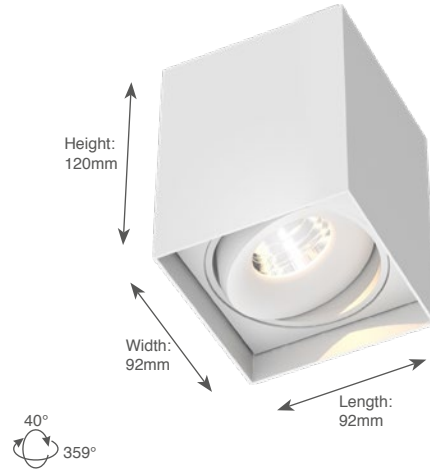

# Titan Box Single Organic

Technical Datasheet

General	
Type	Surface Mounted
Material	Aluminium
Lamp Type	COB LED
Adjustable	Yes (40°/359°)
Dimmable	Yes
Cooling	Passive
Energy Class	A++
Weight	1100g
Photobiol. Safety	RG1
Class	class I

**IP20**   **960°C**   **LED**

**Features:**

High efficiency LED Downlight, equipped with a Bridgelux COB LED.  
Aluminium die-casted, compact design.  
High quality components.  
Various colors available.