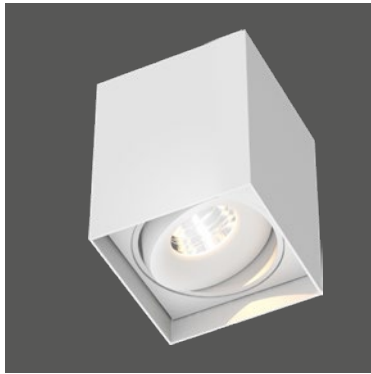

# Titan Box Single Organic

Technical Datasheet

General	
Type	Surface Mounted
Material	Aluminium
Lamp Type	COB LED
Adjustable	Yes (40°/359°)
Dimmable	Yes
Cooling	Passive
Energy Class	A++
Weight	1100g
Photobiol. Safety	RG1
Class	class I

**IP20**   **960°C**   **LED**

**Features:**

High efficiency LED Downlight, equipped with a Bridgelux COB LED.  
Aluminium die-casted, compact design.  
High quality components.  
Various colors available.